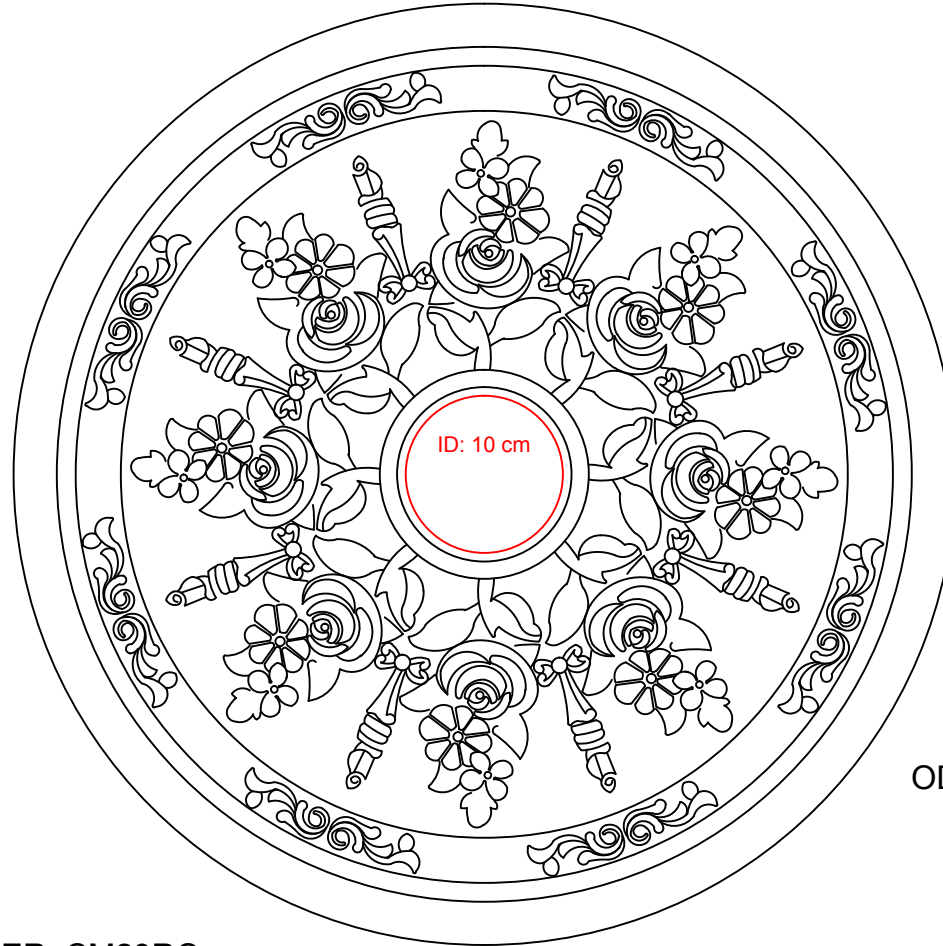

AUTODESK

AUTODESK

AUTODESK

OD: 60 cm

ITEM NUMBER: CM23RO  
23 5/8"OD x 4"ID x 1 1/2"P Rose and Ribbon Ceiling Medallion (Fits Canopies up to 4")  
OD: 60 cm

P: 866.607.0453 / F: 866.591.3143  
2300W. Main St. / Clarksville , TX 75426  
sales@ekenamillwork.com /www.ekenamillwork.com